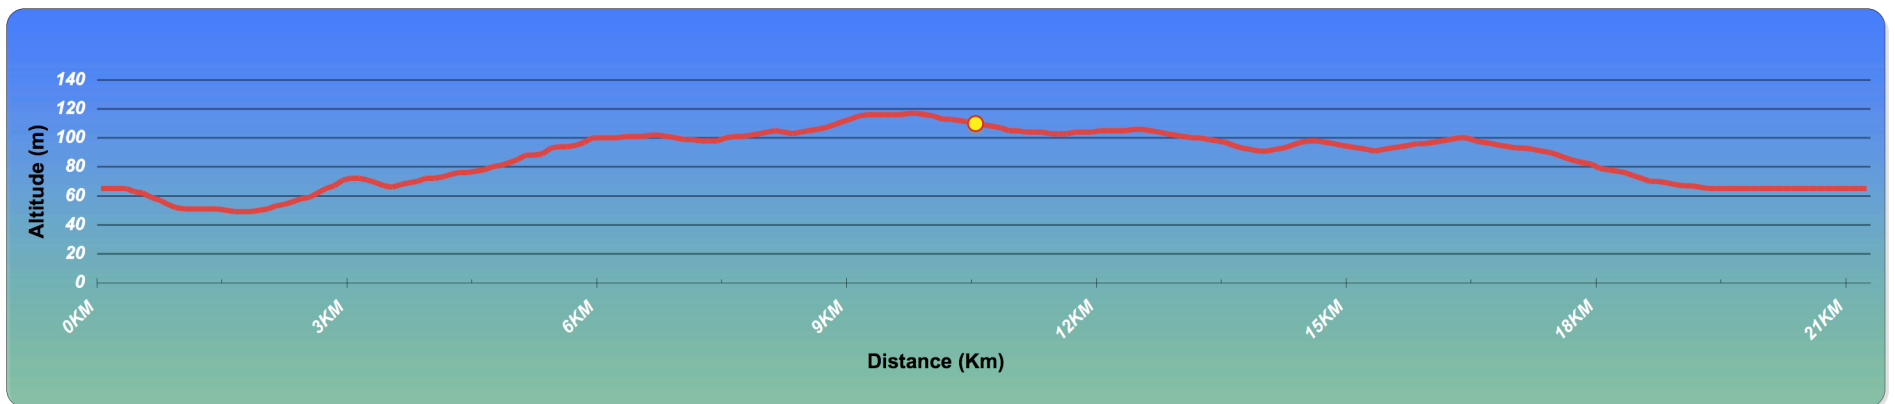

Ottawa Fall Colours Marathon and Half-Marathon Course Profile

- ● This point represents the turnaround for marathon runners on their second loop on the course.
- The total change in elevation per 21Km loop is 68m.